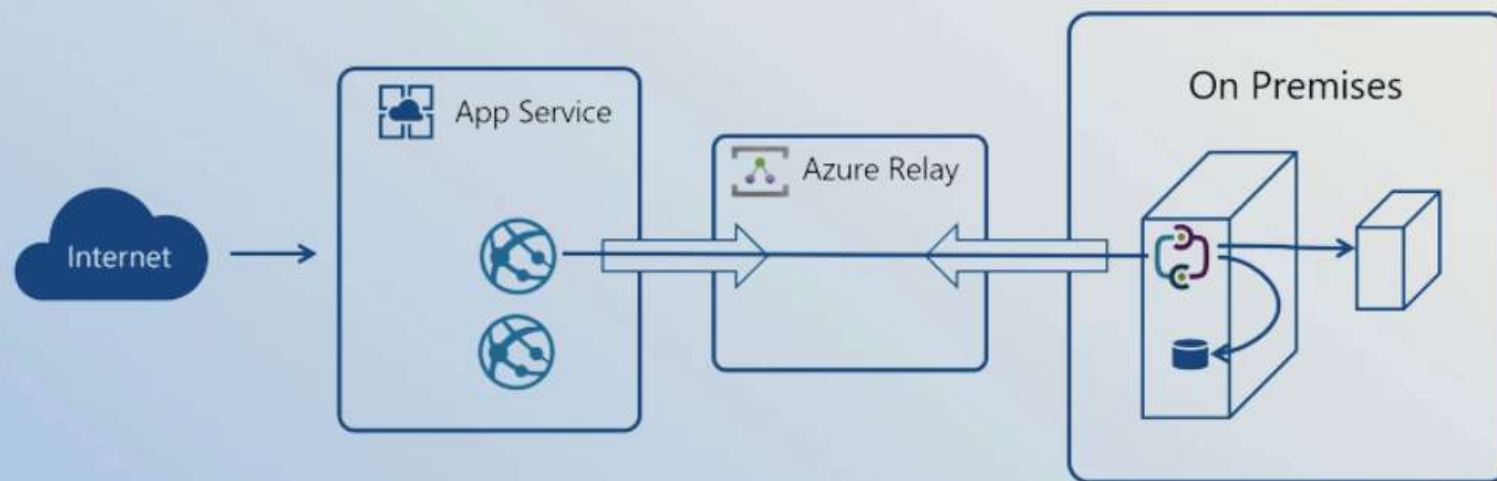

How does Azure work?

Azure, like other cloud platforms, relies on a technology known as virtualization.

The cloud which is a set of physical servers in one or more datacenters execute virtual hardware for users.

It is a backup and disaster recovery dream tool. Why?

Because of its assets like flexibility, advanced site recovery, and built-in integration.

Azure provides a broader range of hybrid connections including virtual private networks (VPNs), caches and ExpressRoute connections improving usability and performance.